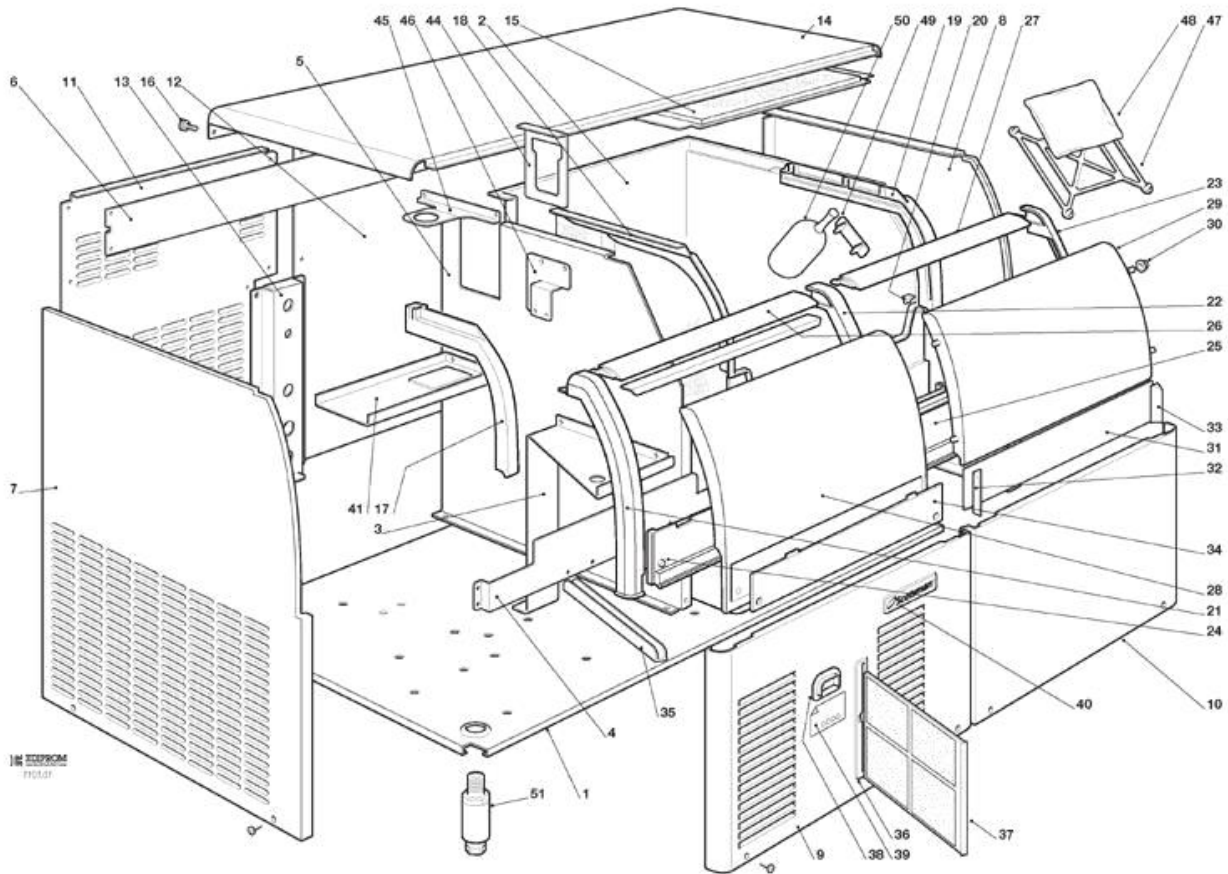

- 1 UNIT PANELS
- 2 REFRIGERANT SYSTEM – AIR COOLED – UP TO S.N. 01050
- 3 REFRIGERANT SYSTEM – AIR COOLED – FROM S.N. 01051
- 4 REFRIGERANT SYSTEM – WATER COOLED – UP TO S.N. 01050
- 5 REFRIGERANT SYSTEM – WATER COOLED – FROM S.N. 01051
- 6 WATER SYSTEM AND INSULATION
- 7 FREEZER AND GEAR REDUCER ASSY
- 8 P.C. BOARD AND SENSORS ASSY

Pos	Code	Description
0001	781507 00	UNIT BASE
0002	782113 00R	STORAGE BIN ASSY
0003	702617 00	BRACKET
0004	702615 00	BRACKET
0005	702616 00	INSIDE PANEL
0006	702614 00	BRACKET
0007	722457 00	LEFT SIDE PANEL
0008	722456 00	RIGHT SIDE PANEL
0009	722459 00	FRONT LEFT PANEL - AIR
0009	722459 01	FRONT LEFT PANEL - WATER
0010	722458 00	FRONT RIGHT PANEL
0011	702613 00	REAR LEFT PANEL
0012	702612 00	REAR RIGHT PANEL
0013	702622 00	FITTINGS BRACKET
0014	722460 00	TOP PANEL
0015	650904 00	INSULATION
0015	660828 00	PLASTIC COVER
0016	470030 52	SCREW
0017	660784 02	GUIDE, LEFT SIDE
0018	660784 01	LEFT SIDE TRACK
0019	660784 00	RIGHT SIDE TRACK
0020	660816 00	SHOCK ABSORBER
0021	660832 00	LEFT SIDE DOOR FRAME
0022	660845 00	DOOR FRAME, LEFT SIDE
0023	660832 01	RIGHT SIDE DOOR FRAME
0024	660992 00	PLASTIC BRACKET
0025	660833 00	BOTTOM DOOR FRAME
0026	660785 03	UPPER DOOR FRAME
0027	660785 00	UPPER DOOR FRAME
0028	660992 01	SERVICE DOOR
0029	660786 00	BIN DOOR
0030	660286 00	BUSHING
0031	721938 00	S.S. FRONT LINER
0032	660837 01	CORNER PROTECTION LEFT
0033	660837 00	CORNER PROTECTION RIGHT
0034	722467 00	PLATE
0035	660817 00	SLIDE, AIR FILTER
0036	660804 01	AIR FILTER SEAT
0037	741127 00	AIR FILTER
0038	660829 00	FRONT SWITCH PLASTIC PROTECTION
0039	650624 13	LABEL
0040	650850 00	SCOTSMAN LOGO
0041	701830 01	GEAR RED. BASE
0044	723186 01	PLATE
0044	723186 02	PLATE